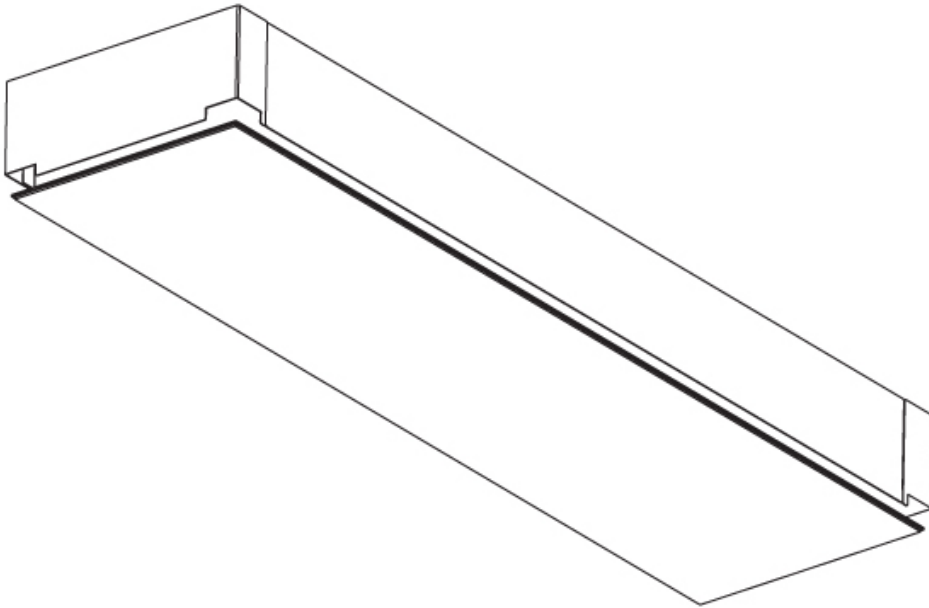

PI2 WHITELINE TRIMLESS

A36412-

PROJECT

TYPE

SPECIFIER

QUANTITY

DATE